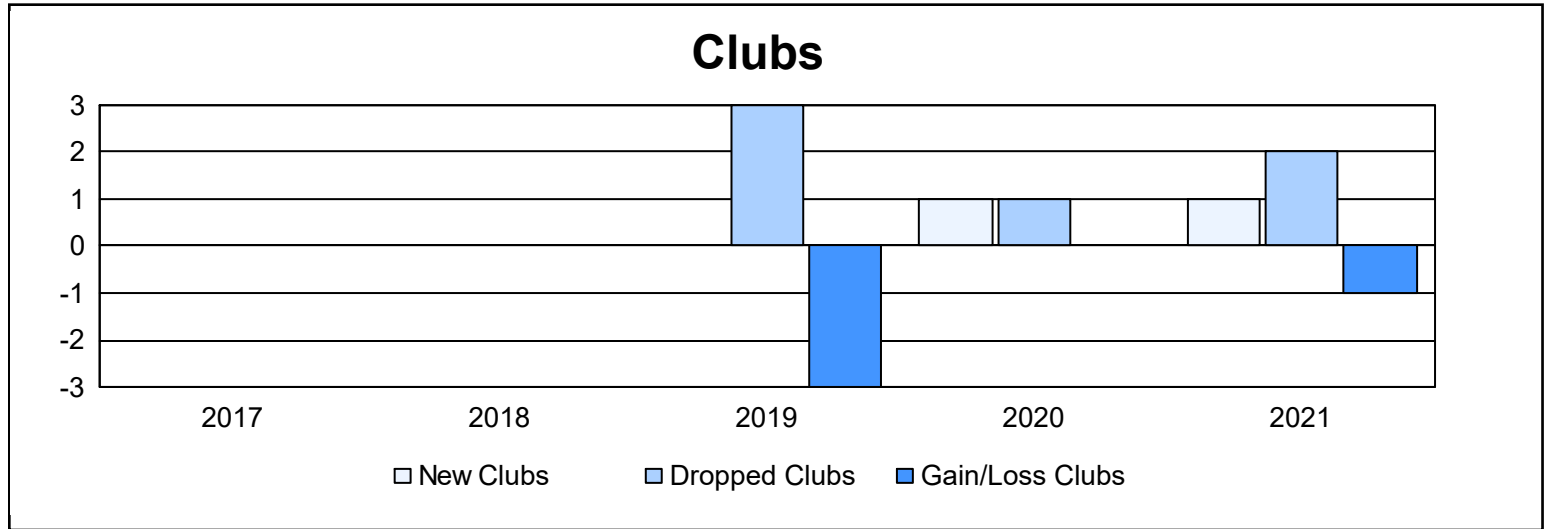

Year	New Clubs	Dropped Clubs	Gain/ Loss Clubs	New Members	Charter Members	Reinstate Members	Transfer Members	Total Member Added	Total Members Dropped	Gain/ Loss Members
2016-2017	0	0	0	168	0	1	7	176	162	14
2017-2018	0	0	0	120	3	3	14	140	177	-37
2018-2019	0	3	-3	90	4	7	21	122	183	-61
2019-2020	1	1	0	120	27	7	25	179	187	-8
2020-2021	1	2	-1	104	22	3	15	144	191	-47
<b>Average</b>	<b>0</b>	<b>1</b>	<b>-1</b>	<b>120</b>	<b>11</b>	<b>4</b>	<b>16</b>	<b>152</b>	<b>180</b>	<b>-28</b>

### Membership Composition June 2021 Cumulative