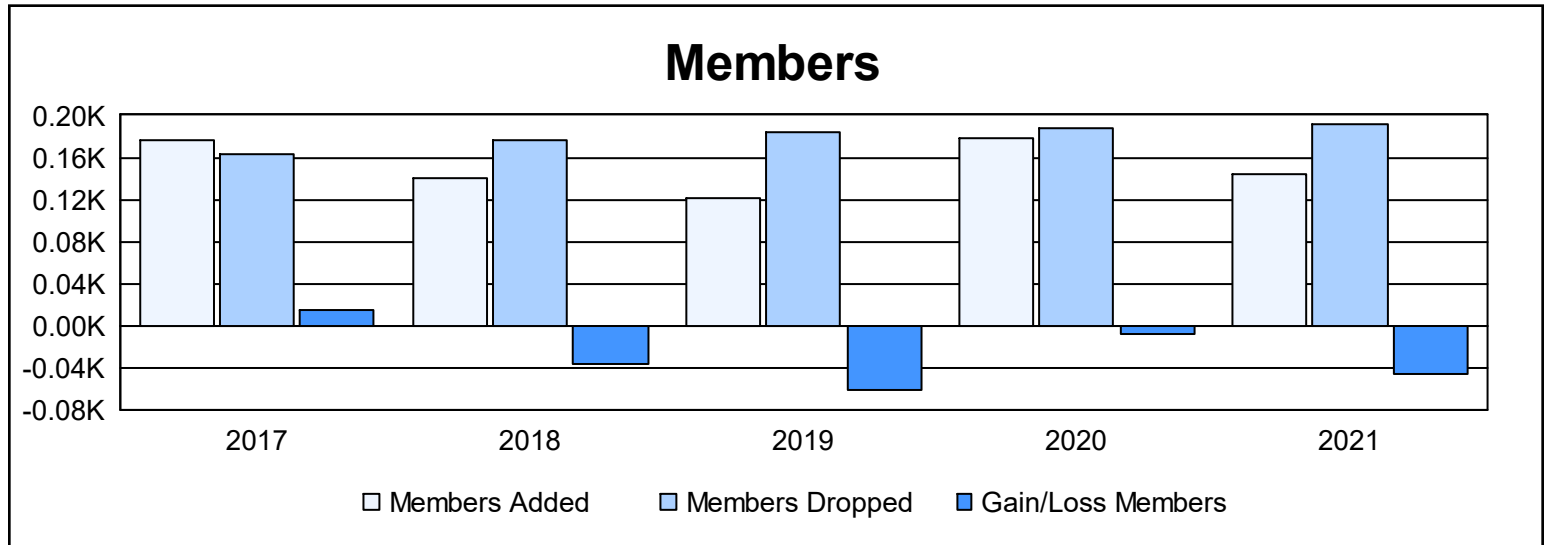

Year	New Clubs	Dropped Clubs	Gain/ Loss Clubs	New Members	Charter Members	Reinstate Members	Transfer Members	Total Member Added	Total Members Dropped	Gain/ Loss Members
2016-2017	0	0	0	168	0	1	7	176	162	14
2017-2018	0	0	0	120	3	3	14	140	177	-37
2018-2019	0	3	-3	90	4	7	21	122	183	-61
2019-2020	1	1	0	120	27	7	25	179	187	-8
2020-2021	1	2	-1	104	22	3	15	144	191	-47
<b>Average</b>	<b>0</b>	<b>1</b>	<b>-1</b>	<b>120</b>	<b>11</b>	<b>4</b>	<b>16</b>	<b>152</b>	<b>180</b>	<b>-28</b>

### Membership Composition June 2021 Cumulative