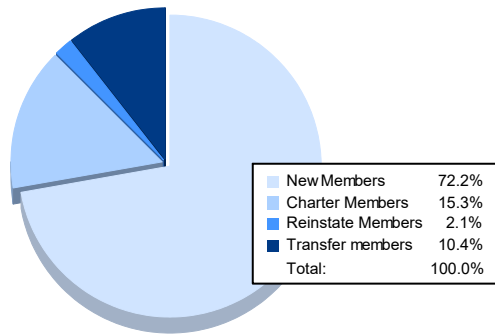

Year	New Clubs	Dropped Clubs	Gain/ Loss Clubs	New Members	Charter Members	Reinstate Members	Transfer Members	Total Member Added	Total Members Dropped	Gain/ Loss Members
2016-2017	0	0	0	168	0	1	7	176	162	14
2017-2018	0	0	0	120	3	3	14	140	177	-37
2018-2019	0	3	-3	90	4	7	21	122	183	-61
2019-2020	1	1	0	120	27	7	25	179	187	-8
2020-2021	1	2	-1	104	22	3	15	144	191	-47
<b>Average</b>	<b>0</b>	<b>1</b>	<b>-1</b>	<b>120</b>	<b>11</b>	<b>4</b>	<b>16</b>	<b>152</b>	<b>180</b>	<b>-28</b>

### Membership Composition June 2021 Cumulative